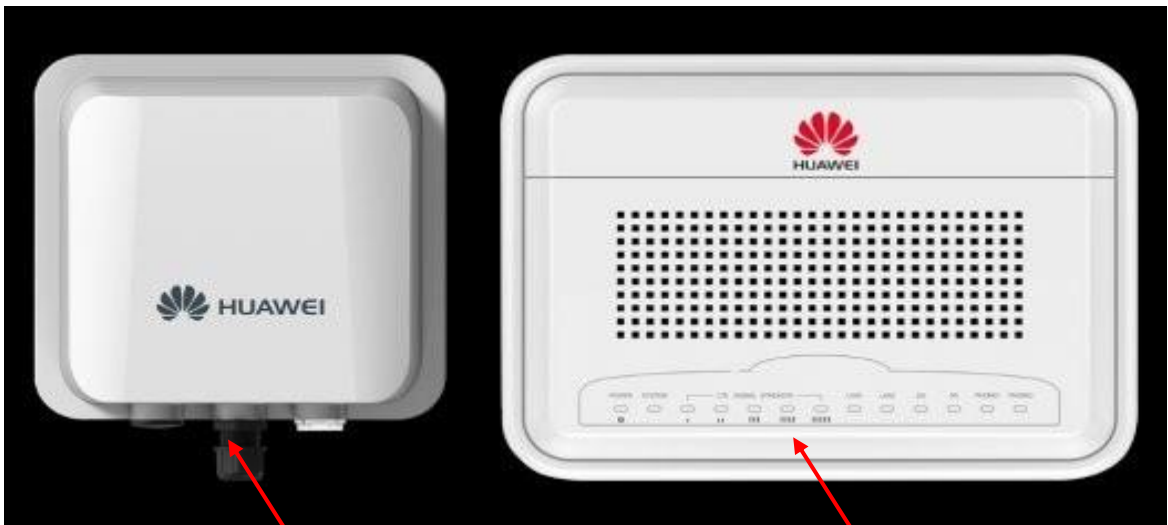

LTE router Huawei B2338 - 168 4G

- The Huawei B2338-168 modem is an older router for LTE internet connection.
- The LTE kit is always installed by a technician and consists of three components. (router – cable – antenna)
- The antenna for this type of connection is unidirectional. (i.e. aimed at a specific transceiver station)

Outdoor unidirectional antenna

Internal Wi-Fi router

Power on indicator.

The system function indicator.

Indicator of LTE signal strength transmitted to the router by the antenna.

Indicators of devices connected by LAN.